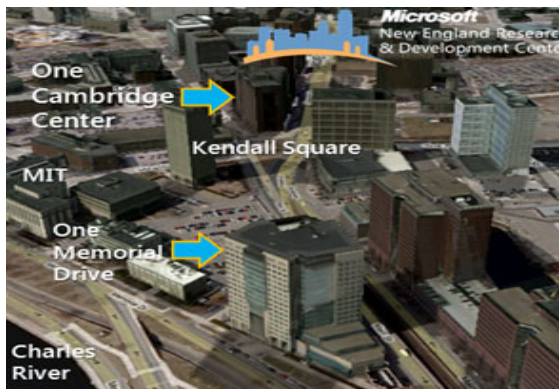

New England Research and Development Center

1 Memorial Drive, Cambridge, MA 02141

Area map

Common area/11th floor

Street view:

Sampson room

Parking Options:

- New England Research and Development Center Garage
 - o \$10 for the evening with arrival after 4pm
- Metered Street Parking
 - o \$1 per hour (quarters only) and free after 8 p.m.
- Marriott Hotel Garage (a block away)
 - o \$25 for the day or \$35 for valet
- One Broadway Garage (a block away)
 - o 3 hours or less = \$14, 4 hours or less = \$17, more than 4 hours is \$23