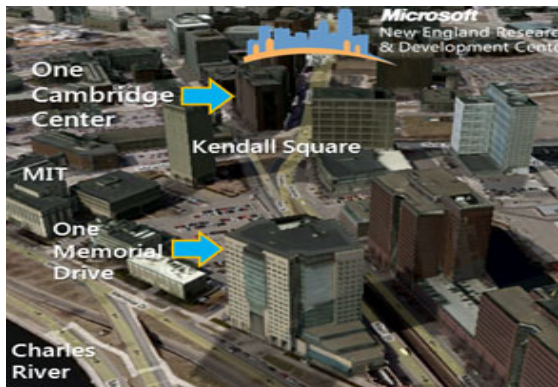

New England Research and Development Center

1 Memorial Drive, Cambridge, MA 02141

Area map

Common area/11th floor

Street view:

Sampson room

Parking Options:

- New England Research and Development Center Garage
 - o \$10 for the evening with arrival after 4pm
- Metered Street Parking
 - o \$1 per hour (quarters only) and free after 6 p.m.
- Marriott Hotel Garage (a block away)
 - o \$25 for the day or \$35 for valet
- One Broadway Garage (a block away)
 - o 3 hours or less = \$14, 4 hours or less = \$17, more than 4 hours is \$23